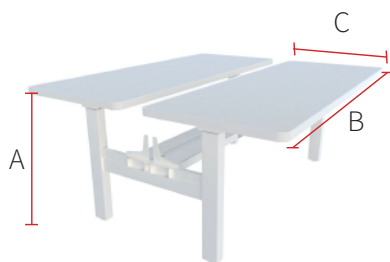

Q5 Double Height Adjustable Desk

Q5 series electric height adjustable desks in back to back setting. Strong, sturdy and modern looking system.

SPECIFICATIONS

- A | Desk height: up to 1300mm
- B | Desk top length: 1260-1800mm
- C | Desk top width: 800mm

FEATURES

- Height adjustable up to 1300mm
- Safety breaking motor
- 3 stage lifting mechanism for extra stability
- Heavy duty metal frame with powder coated finish
- 25mm adjustable feet
- Full cable management
- Face plate with USB charging, universal data points and 4 power points
- Suitable for screen widths between 3mm and 45mm

Colours

- White frame
- Black frame